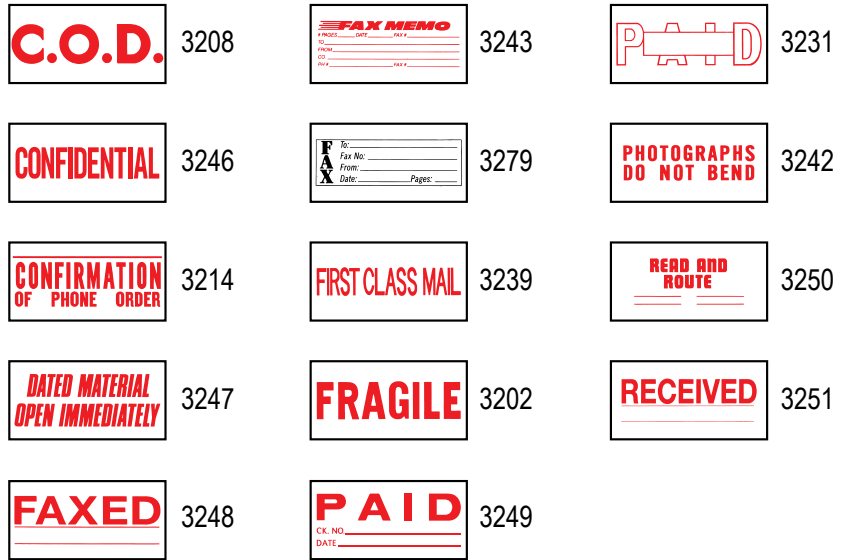

STOCK XSTAMPER 5/8" ROUND

\$10.49 RETAIL

11406

*ACTUAL IMPRESSION SIZE

\$28.35 RETAIL

3278

*ACTUAL IMPRESSION SIZE

STOCK XSTAMPER 1-COLOR JUMBO