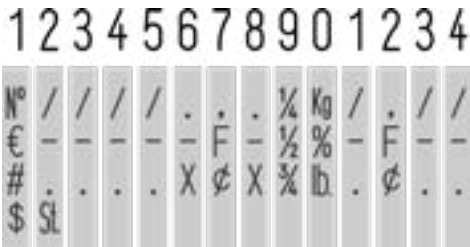

SHINY PLAIN NUMBER STAMPS

Shiny Plain Number stamps are tough and perfect for fast, repetitive stamping and come with a 100% lifetime guarantee, no questions asked!
Ink Pads sold separately.

0	1 2 3			
1	1 2 3			
2	1 2 3			
2 1/2	1 2 3			
3	1 2 3			
4	1 2 3			
5	1 2 3			
6	1 2 3			

ITEM	IMPRESSION SIZE	RETAIL
0-6	#0 (1/8") - 6 BANDS	123456 $16.95
0-8	#0 (1/8") - 8 BANDS	12345678 $17.80
0-10	#0 (1/8") - 10 BANDS	1234567890 $28.95
0-12	#0 (1/8") - 12 BANDS	123456789012 $34.95
1-6	#1 (5/32") - 6 BANDS	123456 $17.80
1-8	#1 (5/32") - 8 BANDS	12345678 $18.45
1-10	#1 (5/32") - 10 BANDS	1234567890 $22.60
1-12	#1 (5/32") - 12 BANDS	123456789012 $39.80
1-15	#1 (5/32") - 15 BANDS	123456789012345 $46.95
1-16	#1 (5/32") - 16 BANDS	1234567890123456 $51.90
2-6	#2 (3/16") - 6 BANDS	123456 $18.45
2-8	#2 (3/16") - 8 BANDS	12345678 $19.65
2-10	#2 (3/16") - 10 BANDS	1234567890 $32.95
2-12	#2 (3/16") - 12 BANDS	123456789012 $39.80
2-14	#2 (3/16") - 14 BANDS	12345678901234 $46.95
2-10 Alpha	#2 (3/16") - 8 BANDS/ 2 ALPHA	AN12345678 $36.65
2 1/2-6	#2 1/2 (1/4") - 6 BANDS	123456 $32.50
2 1/2-8	#2 1/2 (1/4") - 8 BANDS	12345678 $34.90
2 1/2-10	#2 1/2 (1/4") - 10 BANDS	1234567890 $65.20
2 1/2-14	#2 1/2 (1/4") - 14 BANDS	12345678901234 $69.80
3-6	#3 (5/16") - 6 BANDS	123456 $36.85
3-8	#3 (5/16") - 8 BANDS	12345678 $40.55
3-10	#3 (5/16") - 10 BANDS	1234567890 $75.20
3-14	#3 (5/16") - 14 BANDS	12345678901234 $87.25
4-6	#4 (7/16") - 6 BANDS	123456 $66.50
4-8	#4 (7/16") - 8 BANDS	12345678 $76.40
4-14	#4 (7/16") - 14 BANDS	12345678901234 $119.10
5-6	#5 (9/16") - 6 BANDS	123456 $108.10
5-8	#5 (9/16") - 8 BANDS	12345678 $125.45
5-14	#5 (9/16") - 14 BANDS	12345678901234 $139.85
6-8	#6 (11/16") - 8 BANDS	12345678 $142.65
6-10	#6 (11/16") - 10 BANDS	1234567890 $147.55
6-12	#6 (11/16") - 12 BANDS	123456789012 $151.85
6-14	#6 (11/16") - 14 BANDS	12345678901234 $154.90