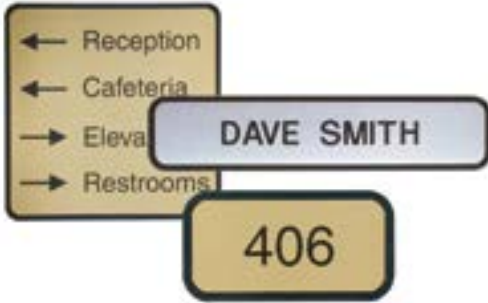

DESIGNER SIGNS - WALL HOLDER

ITEM	IMPRESSION SIZE	RETAIL
DSW01	2" x 8" DESIGNER SIGN w/ WALL HOLDER	$30.20
DSW02	2" x 10" DESIGNER SIGN w/ WALL HOLDER	$35.20
DSW03	2" x 4" DESIGNER SIGN w/ WALL HOLDER	$20.85
DSW04	4" x 4" DESIGNER SIGN w/ WALL HOLDER	$29.15
DSW05	6" x 6" DESIGNER SIGN w/ WALL HOLDER	$43.85
DSW06	8" x 8" DESIGNER SIGN w/ WALL HOLDER	$68.20
HOLDER OPTIONS: BLACK / ALMOND / GRAY / BROWN		
BACKING OPTIONS: ADHESIVE / VELCRO / MAGNETIC / SCREW HOLES / PARTITION PIN