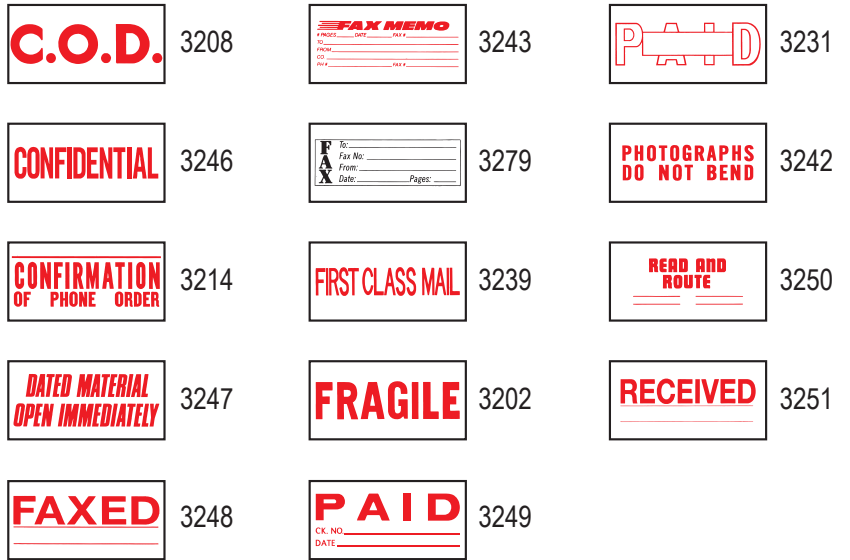

STOCK XSTAMPER 5/8" ROUND

\$9.99 RETAIL

11406

\*ACTUAL IMPRESSION SIZE

\$26.99 RETAIL

3278

\*ACTUAL IMPRESSION SIZE

STOCK XSTAMPER 1-COLOR JUMBO