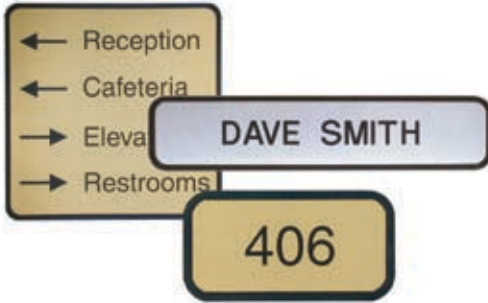

DESIGNER SIGNS - WALL HOLDER

ITEM	IMPRESSION SIZE	RETAIL
DSW01	2" x 8" DESIGNER SIGN w/ WALL HOLDER	$28.75
DSW02	2" x 10" DESIGNER SIGN w/ WALL HOLDER	$33.50
DSW03	2" x 4" DESIGNER SIGN w/ WALL HOLDER	$19.85
DSW04	4" x 4" DESIGNER SIGN w/ WALL HOLDER	$27.75
DSW05	6" x 6" DESIGNER SIGN w/ WALL HOLDER	$41.75
DSW06	8" x 8" DESIGNER SIGN w/ WALL HOLDER	$64.95
HOLDER OPTIONS: BLACK / ALMOND / GRAY / BROWN		
BACKING OPTIONS: ADHESIVE / VELCRO / MAGNETIC / SCREW HOLES / PARTITION PIN