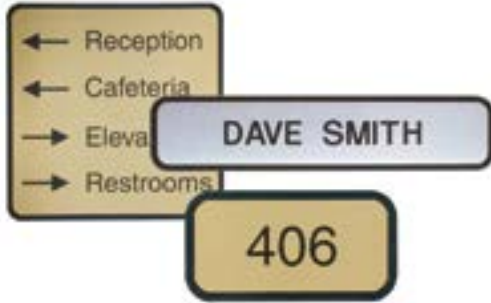

DESIGNER SIGNS - WALL HOLDER

ITEM	IMPRESSION SIZE	RETAIL
DSW01	2" x 8" DESIGNER SIGN w/ WALL HOLDER	$34.75
DSW02	2" x 10" DESIGNER SIGN w/ WALL HOLDER	$40.50
DSW03	2" x 4" DESIGNER SIGN w/ WALL HOLDER	$23.95
DSW04	4" x 4" DESIGNER SIGN w/ WALL HOLDER	$33.50
DSW05	6" x 6" DESIGNER SIGN w/ WALL HOLDER	$50.45
DSW06	8" x 8" DESIGNER SIGN w/ WALL HOLDER	$78.45
HOLDER OPTIONS: BLACK / ALMOND / GRAY / BROWN		
BACKING OPTIONS: ADHESIVE / VELCRO / MAGNETIC / SCREW HOLES / PARTITION PIN