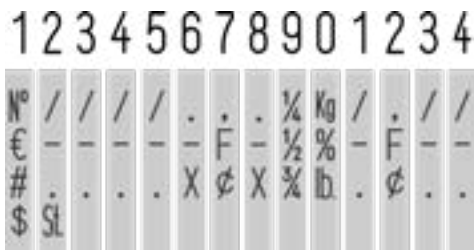

SHINY PLAIN NUMBER STAMPS

Shiny Plain Number stamps are tough and perfect for fast, repetitive stamping and come with a 100% lifetime guarantee, no questions asked!

Ink Pads sold separately.

0	1 2 3			
1	1 2 3			
2	1 2 3			
2 1/2	1 2 3			
3	1 2 3			
4	1 2 3			
5	1 2 3			
6	1 2 3			

ITEM	IMPRESSION SIZE		RETAIL
0-6	#0 (1/8") - 6 BANDS	123456	$18.30
0-8	#0 (1/8") - 8 BANDS	12345678	$19.25
0-10	#0 (1/8") - 10 BANDS	1234567890	$31.25
0-12	#0 (1/8") - 12 BANDS	123456789012	$37.75
1-6	#1 (5/32") - 6 BANDS	123456	$19.25
1-8	#1 (5/32") - 8 BANDS	12345678	$19.95
1-10	#1 (5/32") - 10 BANDS	1234567890	$24.40
1-12	#1 (5/32") - 12 BANDS	123456789012	$42.95
1-15	#1 (5/32") - 15 BANDS	123456789012345	$50.70
1-16	#1 (5/32") - 16 BANDS	1234567890123456	$55.95
2-6	#2 (3/16") - 6 BANDS	123456	$19.95
2-8	#2 (3/16") - 8 BANDS	12345678	$21.25
2-10	#2 (3/16") - 10 BANDS	1234567890	$35.60
2-12	#2 (3/16") - 12 BANDS	123456789012	$42.95
2-14	#2 (3/16") - 14 BANDS	12345678901234	$50.70
2-10 Alpha	#2 (3/16") - 8 BANDS/ 2 ALPHA	AN12345678	$39.60
2 1/2-6	#2 1/2 (1/4") - 6 BANDS	123456	$35.10
2 1/2-8	#2 1/2 (1/4") - 8 BANDS	12345678	$37.70
2 1/2-10	#2 1/2 (1/4") - 10 BANDS	1234567890	$70.45
2 1/2-14	#2 1/2 (1/4") - 14 BANDS	12345678901234	$75.40
3-6	#3 (5/16") - 6 BANDS	123456	$39.80
3-8	#3 (5/16") - 8 BANDS	12345678	$43.80
3-10	#3 (5/16") - 10 BANDS	1234567890	$81.25
3-14	#3 (5/16") - 14 BANDS	12345678901234	$94.25
4-6	#4 (7/16") - 6 BANDS	123456	$71.80
4-8	#4 (7/16") - 8 BANDS	12345678	$82.50
4-14	#4 (7/16") - 14 BANDS	12345678901234	$128.65
5-6	#5 (9/16") - 6 BANDS	123456	$116.75
5-8	#5 (9/16") - 8 BANDS	12345678	$135.49
5-14	#5 (9/16") - 14 BANDS	12345678901234	$150.95
6-8	#6 (11/16") - 8 BANDS	12345678	$153.95
6-10	#6 (11/16") - 10 BANDS	1234567890	$159.35
6-12	#6 (11/16") - 12 BANDS	123456789012	$164.00
6-14	#6 (11/16") - 14 BANDS	12345678901234	$167.30

RUBBER STAMP PADS IN 4 SIZES AND 8 COLORS. SEE PAGE 30

WATER-BASED REFILL INK FOR ALL NUMBER STAMPS. SEE PAGE 31