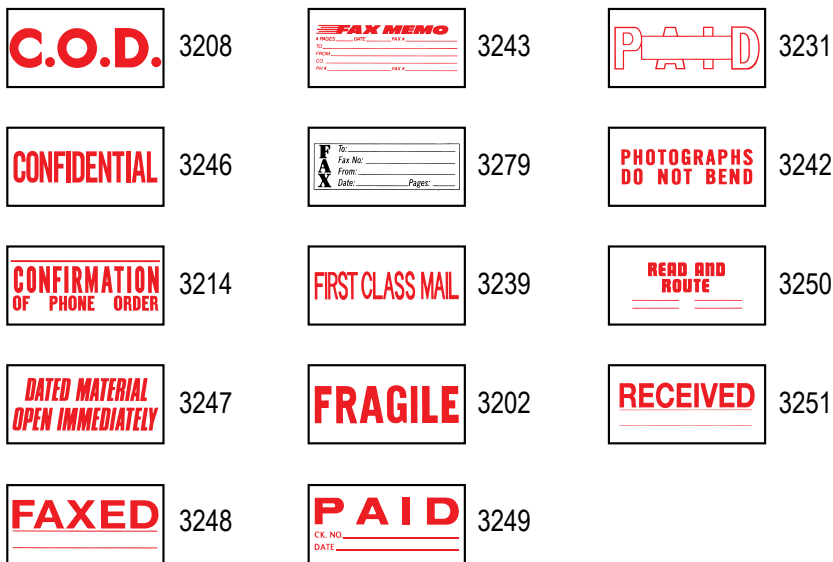

STOCK XSTAMPER 5/8" ROUND

\$10.49 RETAIL

11406

\*ACTUAL IMPRESSION SIZE

\$28.35 RETAIL

3278

\*ACTUAL IMPRESSION SIZE

STOCK XSTAMPER 1-COLOR JUMBO